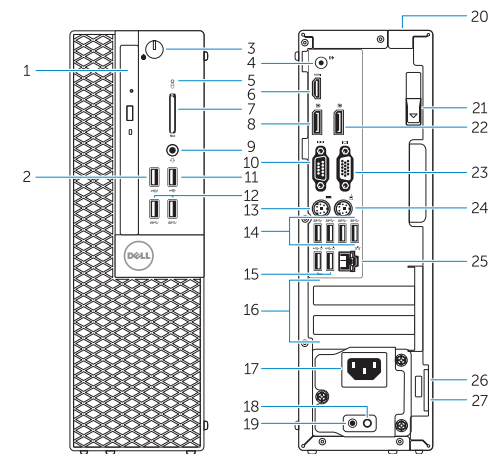

Features

Fitur | Funciones | Tính năng | الميزات

1. Optical-drive bay
2. USB 2.0 connector with PowerShare
3. Power button/Power light
4. Line-out connector
5. Hard-drive activity light
6. HDMI connector
7. Memory card reader (optional)
8. DisplayPort connector
9. Headphone connector
10. Serial connector
11. USB 2.0 connector
12. USB 3.0 connectors
13. PS2/Keyboard connector
14. USB 3.0 connectors
15. USB 2.0 connectors (Supports Smart Power On)
16. Expansion-card slots
17. Power connector
18. Power-supply diagnostic button
19. Power-supply diagnostic light
20. Cable-cover lock slot
21. Release latch
22. DisplayPort connector
23. VGA connector (optional)
24. PS2/Mouse connector
25. Network connector
26. Security-cable slot
27. Padlock ring